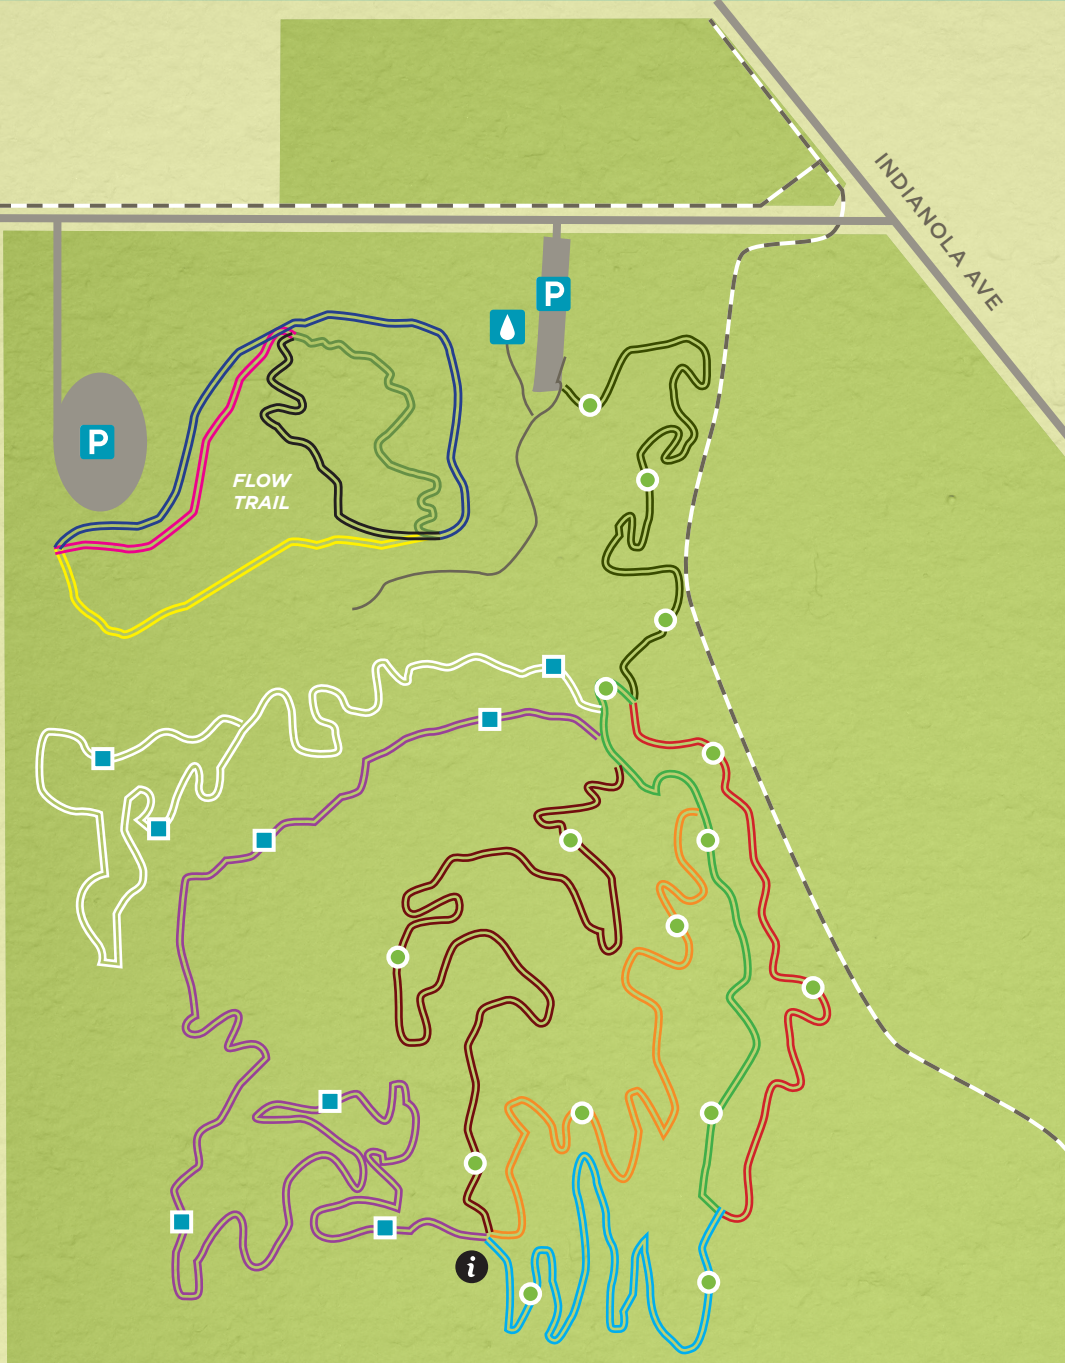

EWING PARK TRAILS

EWING PARK
5300 INDIANOLA AVENUE, DES MOINES, IA

E. MCKINLEY AVE

INDIANOLA AVE

TRAIL LEGEND

FLOW TRAIL:

- RETURN TRAIL
- PRE AMP
- GRAVE DIGGER
- RAIL SPLITTER
- JAMESTOWN

- ADVANCED TRAIL: 0.7 MI
- TRAIL A: 0.4 MI
- TRAIL B: 0.3 MI
- TRAIL C: 0.3 MI
- PAVED TRAIL
- EASY TRAIL
- INTERMEDIATE TRAIL
- DIFFICULT TRAIL

- TRAIL 1: 1.0 MI
- TRAIL 2: 0.6 MI
- TRAIL 3: 0.5 MI
- TRAIL 4: 0.5 MI
- EWING AREA ROADS
- PARKING
- INFORMATION
- WATER

TRAIL STATUS: STATUS.CENTRALIOWATRAILS.COM
MORE INFO: CENTRALIOWATRAILS.COM