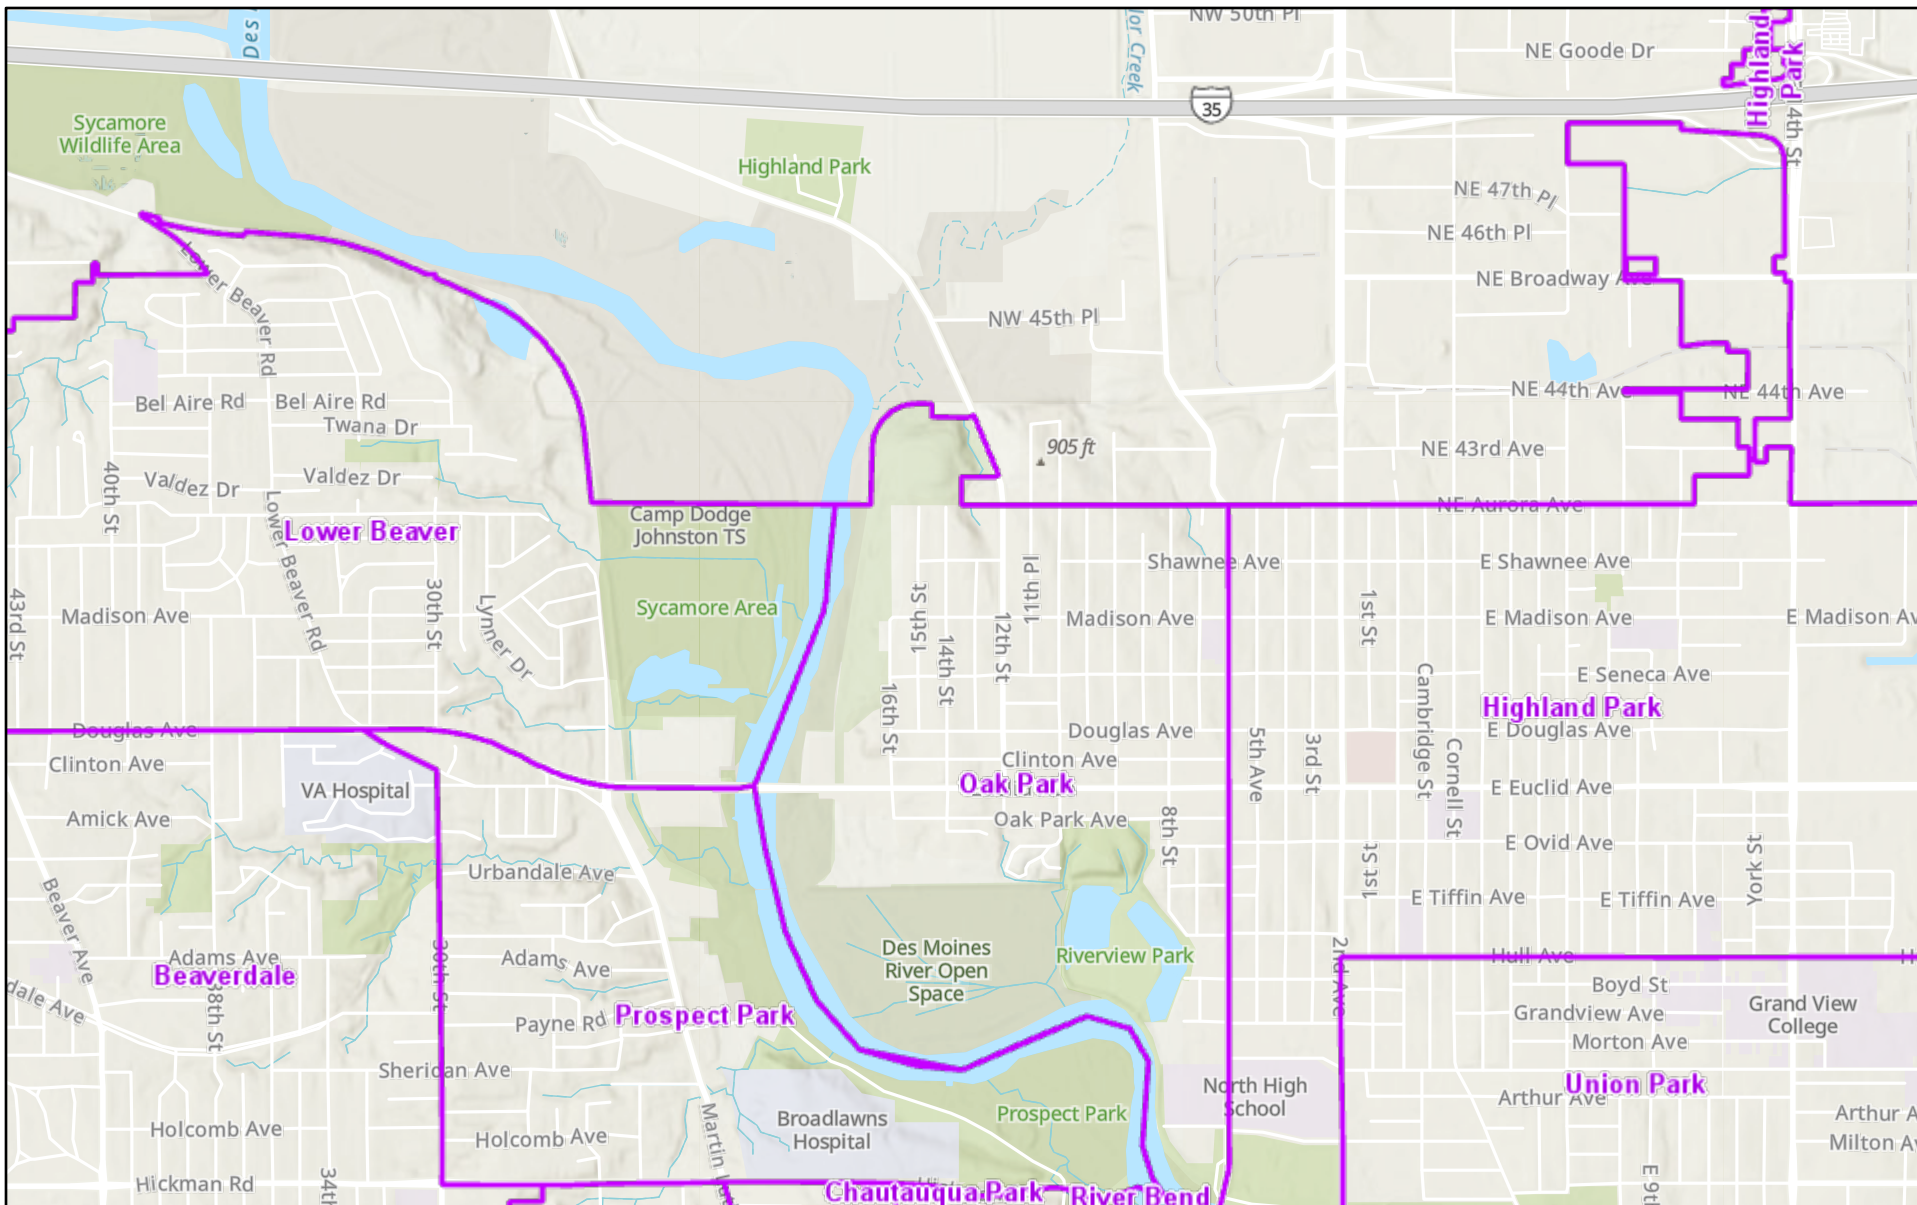

Des Moines North City Limits

12/2/2020, 1:45:01 PM

 Neighborhoods

1:36,112

Sources: Esri, Airbus DS, USGS, NGA, NASA, CGIAR, N Robinson, NCEAS, NLS, OS, NMA, Geodataslyrselen, Rijkswaterstaat, GSA, Geoland, FEMA,